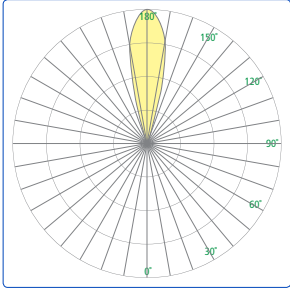

C OPTION

The profile and light output of this series is punctuated with geometric windows of light and are available in three sizes that can be mounted in either the up or down position.

DIMENSIONS

Depth is measured from wall to front of fixture

W = Width H = Height D = Depth

W	13-1/2"	(343 mm)
H	32-1/8"	(816 mm)
D	9-1/2"	(241 mm)

A SOURCE (Select one) and VOLTAGE

MVOLT fixture accepts 120 through 277 input voltage 83CRI, within 3-step MacAdam and are dimmable 0-10V to 1%

C OPTION

XPS Express 10 day shipping. Items marked with a bullet (•) are not available with XPS

XPS

ETL Listed

5 Year Warranty

OW1214 – CYPRESS
Outdoor only

Photometrics

Technical Information