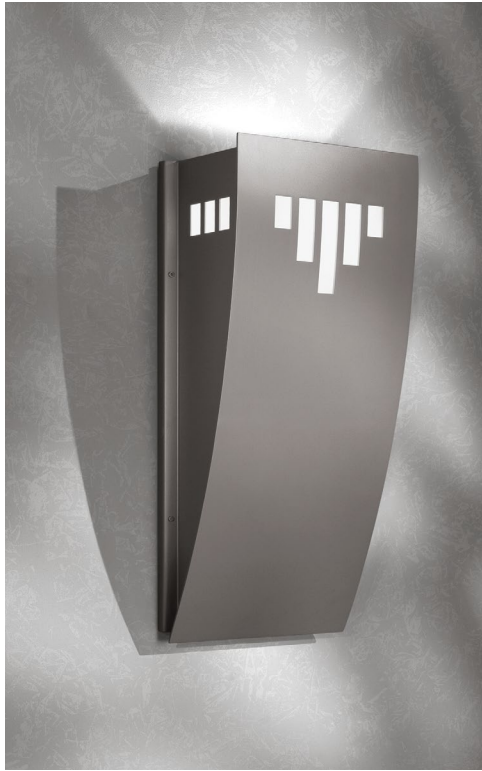

OW1214 – CYPRESS™
Outdoor only

Type: Project:

VisaLighting.com/products/Cypress

Fill in shaded boxes using information listed below

Order Code: **OW1214**
MODEL

MVOLT
VOLTAGE

A SOURCE

B FINISH

C OPTION

The profile and light output of this series is punctuated with geometric windows of light and are available in three sizes that can be mounted in either the up or down position.

DIMENSIONS

Depth is measured from wall to front of fixture

W = Width H = Height D = Depth

W	13-1/2"	(343 mm)
H	32-1/8"	(816 mm)
D	9-1/2"	(241 mm)

A SOURCE (Select one) and VOLTAGE

MVOLT fixture accepts 120 through 277 input voltage 83CRI, within 3-step MacAdam and are dimmable 0-10V to 1%