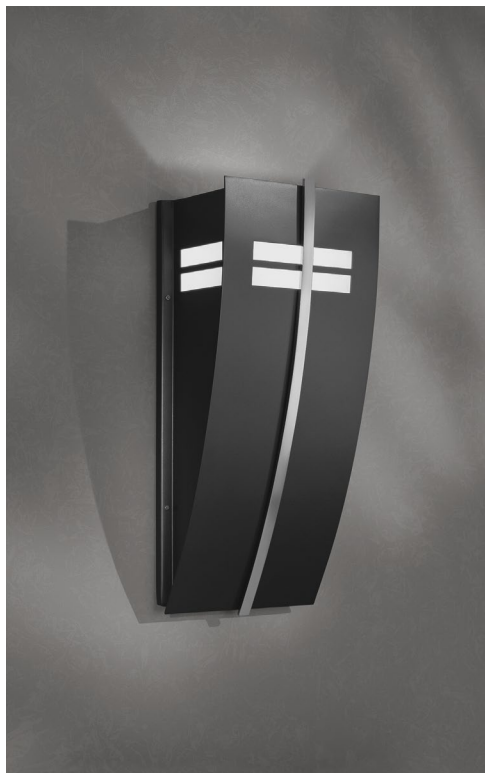

OW1220 – CYPRESS™

Outdoor only

Type: Project:

VisaLighting.com/products/Cypress

Fill in shaded boxes using information listed below

Order Code: **OW1220**
MODEL

A SOURCE

– **MVOLT**
VOLTAGE

B HOUSING

C ACCENT BAR

D OPTION

Finishes

The profile and light output of this series is punctuated with geometric windows of light and are available in three sizes that can be mounted in either the up or down position.

DIMENSIONS

Depth is measured from wall to front of fixture

W = Width H = Height D = Depth

W 8" (203 mm)
H 18-3/4" (457 mm)
D 6" (152 mm)

A SOURCE (Select one) and VOLTAGE

MVOLT fixture accepts 120 through 277 input voltage 83CRI, within 3-step MacAdam and are dimmable 0-10V to 1%