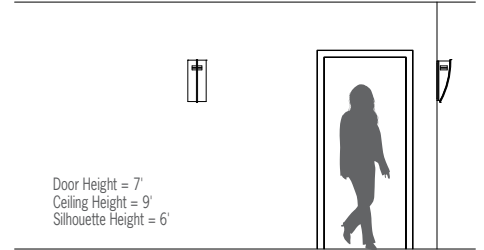

Relative Scale Drawing

Specify color code when ordering. For accurate color matching, individual paint and finish samples are [available upon request](#). For additional information see VisaLighting.com/materials-finishes