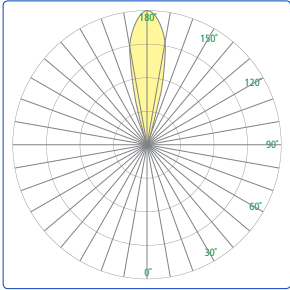

OW1220 – CYPRESS
Outdoor only

Photometrics

Technical Information

- Integral power supply
- Fixture tested per LM79 standard
- Modular design for replacement of LED source and power supply
- Uplight or downlight application
- Surface mounts over a standard electrical junction box (by others)
- Clear tempered glass top lens
- 1/8" thick white acrylic diffuser
  - F1 rated, UV stable
  - UL-94 HB Flame Class rated
- Housing fabricated of heavy gauge welded and gasketed aluminum
- No VOC powder coat paint finish
- ETL listed for wet location mounting 4' above grade