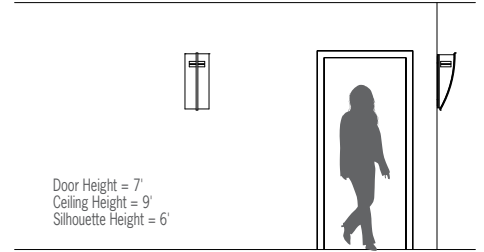

Relative Scale Drawing

Specify color code when ordering. For accurate color matching, individual paint and finish samples are [available upon request](#). For additional information see VisaLighting.com/materials-finishes