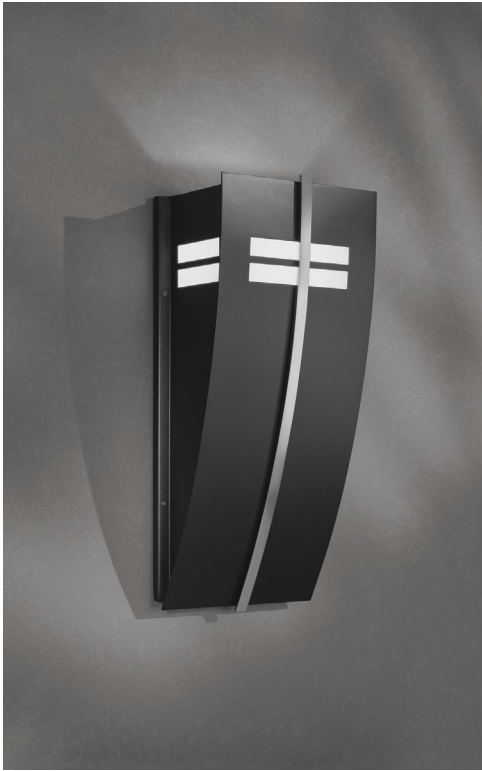

OW1222 – CYPRESS™
Outdoor only

Type: Project:

VisaLighting.com/products/Cypress

Fill in shaded boxes using information listed below

Order Code: **OW1222**
MODEL

A SOURCE

MVOLT
VOLTAGE

B HOUSING

C ACCENT BAR

D OPTION

Finishes

The profile and light output of this series is punctuated with geometric windows of light and are available in three sizes that can be mounted in either the up or down position.

- Integral power supply
- Fixture tested per LM79 standard
- Modular design for replacement of LED source and power supply
- Uplight or downlight application
- Surface mounts over a standard electrical junction box (by others)
- Clear tempered glass top lens
 - ◆ F1 rated, UV stable
 - ◆ UL-94 HB Flame Class rated
- Housing fabricated of heavy gauge welded and gasketed aluminum
- No VOC powder coat paint finish
- ETL listed for wet location mounting 4' above grade