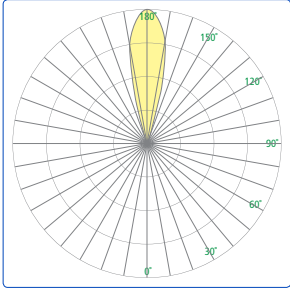

OW1222 – CYPRESS
Outdoor only

Photometrics

Technical Information

- Integral power supply
- Fixture tested per LM79 standard
- Modular design for replacement of LED source and power supply
- Uplight or downlight application
- Surface mounts over a standard electrical junction box (by others)
- Clear tempered glass top lens
  - F1 rated, UV stable
  - UL-94 HB Flame Class rated
- Housing fabricated of heavy gauge welded and gasketed aluminum
- No VOC powder coat paint finish
- ETL listed for wet location mounting 4' above grade