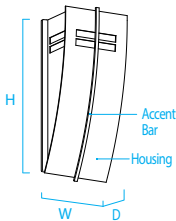

C ACCENT BAR

D OPTION

Finishes

The profile and light output of this series is punctuated with geometric windows of light and are available in three sizes that can be mounted in either the up or down position.

Metals (Premium) for Accent Bar only

BSS Brushed Stainless Steel

PSS Polished Stainless Steel

DIMENSIONS

Depth is measured from wall to front of fixture

W = Width H = Height D = Depth

W 10-1/2" (267 mm)
H 25" (635 mm)
D 7-3/4" (197 mm)