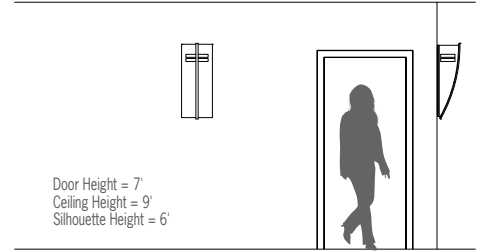

Relative Scale Drawing

Specify color code when ordering. For accurate color matching, individual paint and finish samples are [available upon request](#). For additional information see VisaLighting.com/materials-finishes