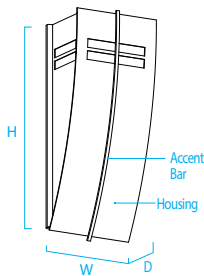

**A** SOURCE

– **MVOLT**  
VOLTAGE

**B** HOUSING

**C** ACCENT BAR

**D** OPTION

Finishes

The profile and light output of this series is punctuated with geometric windows of light and are available in three sizes that can be mounted in either the up or down position.

**DIMENSIONS**

Depth is measured from wall to front of fixture

W = Width H = Height D = Depth

W 13-1/2" (343 mm)  
H 33-1/8" (841 mm)  
D 10" (254 mm)

**A** SOURCE (Select one) and VOLTAGE

MVOLT fixture accepts 120 through 277 input voltage  
LED Sources are 83CRI, within 3-step MacAdam and are dimmable 0-10V to 1%