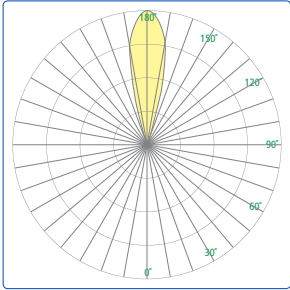

OW1224 – CYPRESS
Outdoor only

Photometrics

Technical Information

- Integral power supply
- Fixture tested per LM79 standard
- Modular design for replacement of LED source and power supply
- Uplight or downlight application
- Surface mounts over a standard electrical junction box (by others)
- Clear tempered glass top lens
- 1/8" thick white acrylic diffuser
  - F1 rated, UV stable
  - UL-94 HB Flame Class rated
- Housing fabricated of heavy gauge welded and gasketed aluminum
- No VOC powder coat paint finish
- ETL listed for wet location mounting 4' above grade